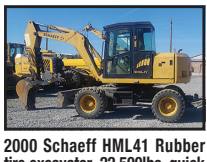

Cat 769C Haul Truck, Excellent rubber, lined bed, good running condition...$28,500.