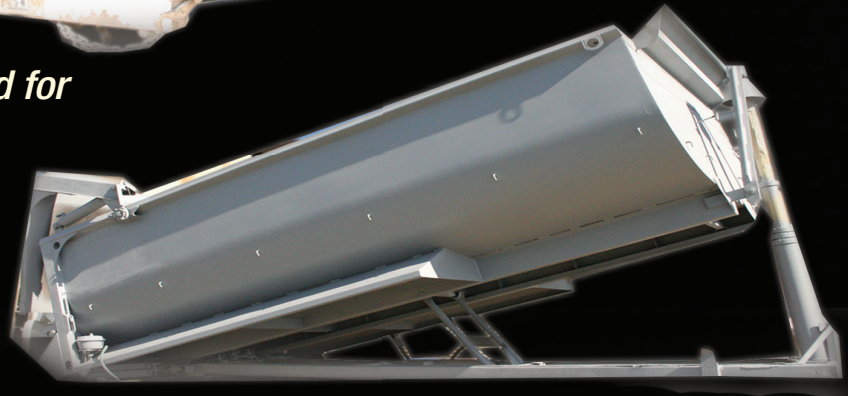

## TRANSFER PARTS

*Everything you need for*  
**Transfers,  
Endumps,  
Bottoms,  
Flatbeds,  
Pneumatics,  
Drawbars,  
Transfer Axles  
Reskins/Refurbish**

*255 Mayock Rd. Gilroy CA 95020*

**800.549.2083**