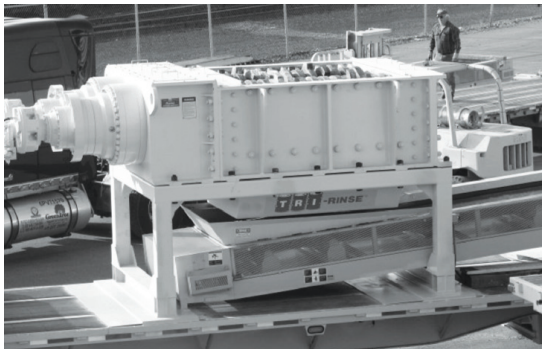

AMERICAN PULVERIZER TRS 72" x 72" Stationary Shredder Slow Speed Rip Shear Shredder

Twin hydraulic units with two 125hp electric motors power each shaft independently, shafts each have 13 3" - cutters, gear reducers generate over 200,000 lbs/ft of torque/shaft, two 28' conveyors remove and load shredded material. Extra blade sets and generators available separately. 2007, 975 hrs,\$385,000.