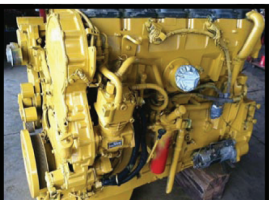

2012 KW T800
Cum ISX, 450 HP, 10 Spd, EZ Fix

2006 PETE 378 C15 Cat 475hp 18
spd, Airtrac w/double locker 40s,
Late model lift axle. Parting or whole

2007 KW T2000 ISX Cum, 13
spd, 3.55s on Flexair, VIT interior
.....\$17,500.

1998 PETE 377, Cat C12, 10 spd
48" flat top, Runs well...\$12,000.

2006 PETE 379 with ICT 96"
sleeper, Clean cab ...Parting out.

2011 KW T660, ISX Cum 485hp
13 spd, Studio Parting out.

2007 KW W900L, C15 Cat 550hp
w/1K mi on rebuild, 18 spd, APU
unit Parting out.

2012 PETE 388 Paccar, 485 HP,
10spd, with PTO & Fluid pump

2006 KW W900L, 475 C15 Cat,
13 spd, Carrier APU.

2001 KW 6NZ C15 Cat 475,
13 spd, Studio.....\$21,500.

2000 PETE 379 EXHD, 3406E Cat
13 spd, Alum wheel.

2011 KW T800, C15 Cat 490hp RTL018918B,
4.30 Ratio 46 Eaton double lockers, Lift axle and
center pull bumper. Runs great, Clean title.

ENGINES AND TRANSMISSIONS

Cat 3406E 435-550hp

Cummins ISX 400's-500's