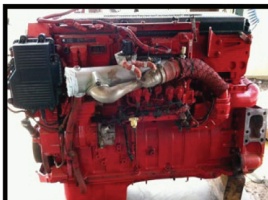

2012 KW T800
Cum ISX, 450 HP, 10 Spd, EZ Fix

2006 PETE 378 C15 Cat 475hp 18
spd, Airtrac w/double locker 40s,
Late model lift axle. Parting or whole

2007 KW T2000 ISX Cum, 13
spd, 3.55s on Flexair, VIT interior
.....\$17,500.

1998 PETE 377, Cat C12, 10 spd
48" flat top, Runs well...\$12,000.

2006 PETE 379 with ICT 96"
sleeper, Clean cab ...Parting out.

2011 KW T660, ISX Cum 485hp
13 spd, Studio Parting out.

2007 KW W900L, C15 Cat 550hp
w/1K mi on rebuild, 18 spd, APU
unit Parting out.

2012 PETE 388 Paccar, 485 HP,
10spd, with PTO & Fluid pump

2006 KW W900L, 475 C15 Cat,
13 spd, Carrier APU.

2001 KW 6NZ C15 Cat 475,
13 spd, Studio.....\$21,500.

2000 PETE 379 EXHD, 3406E Cat
13 spd, Alum wheel.

2011 KW T800, C15 Cat 490hp RTL018918B,
4.30 Ratio 46 Eaton double lockers, Lift axle and
center pull bumper. Runs great, Clean title.

ENGINES AND TRANSMISSIONS

Cat 3406E 435-550hp

Cummins ISX 400's-500's