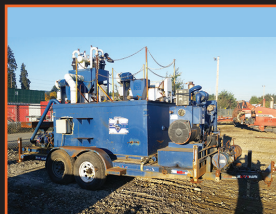

Ditch Witch RT45 Trencher,
897hrs **\$32,400.**

2001 Ditch Witch JT2720AT
All Terrain Drill **\$27,000.**

Tri-Flo MFS670 125 GPM
Cleaning System **\$35,000.**

Ditch Witch SK650 Mini Skid Steer
1251 hrs.... **\$17,800.**