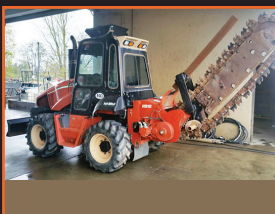

Ditch Witch RT115 Trencher
$55,000.