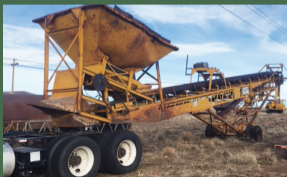

**Kolman 24" x 50' Screen Plant w/4' x 7'
3 Deck Screen - MLS #9625385**